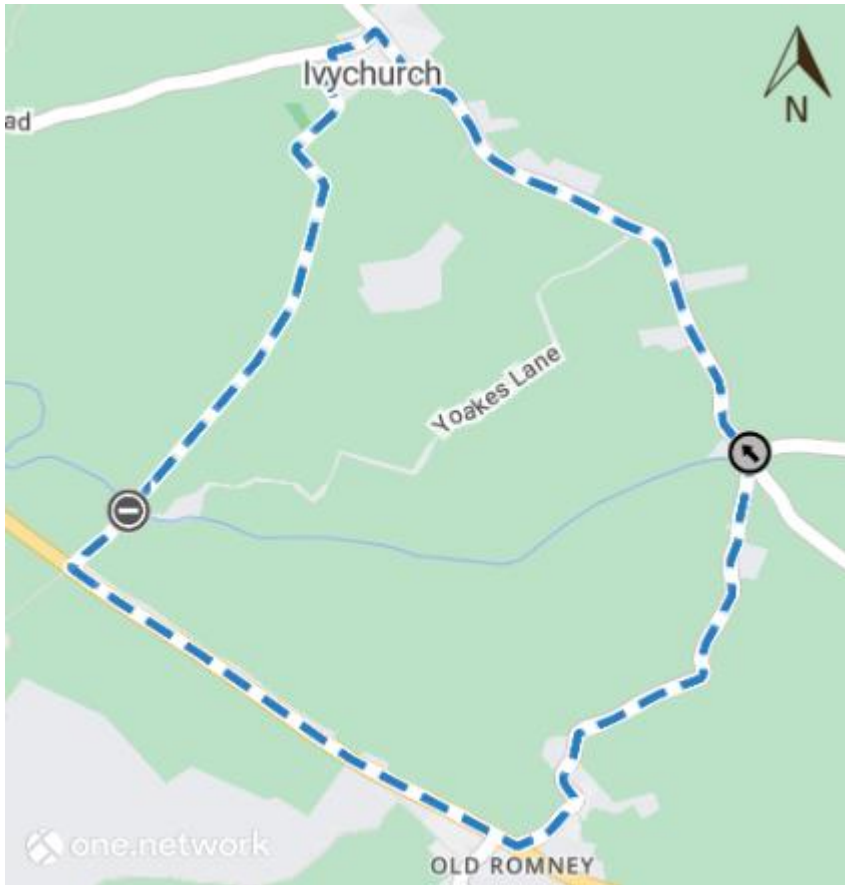

Map data © [MapTiler](#) © [OpenStreetMap contributors](#)

This bulletin contains public information and can be forwarded to any other road users who may be affected. Every care is taken to ensure the accuracy of the information, but no liability can be accepted for any changes or errors.

Road names are taken from the National Street Gazetteer, which can be viewed on [one.network](#), with alternative names given where known.

For details of roadworks, please see [One.Network](#)

Regards,

Streetworks East Team

03000 418181 (9am - 5pm)

03000 419191 (5pm - 9am)